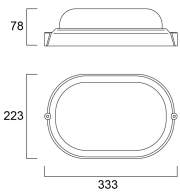

TECHNICAL DRAWINGS