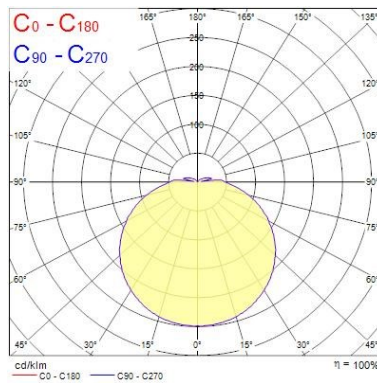

Start Bulkhead LED IP65 Oval

START BULKHEAD LED IP65 OVAL 4K 1500LM
0049179

Packaging

Single packaging type	Carton
Product EAN number	5410288491790
Packaging single length / height (cm)	34.5
Packaging single width (cm)	11.0
Packaging single depth (cm)	23.5
DUN14 (outer)	15410288491797
Units per outer package	6
Packaging outer length / height (cm)	71.0
Packaging outer width (cm)	35.0
Packaging outer depth (cm)	25.5

PHOTOMETRY

0.5	2.20	E(0°) E(10°)	1438 50
1.0	4.41	E(0°) E(10°)	371 12
1.5	6.61	E(0°) E(10°)	198 6
2.0	8.82	E(0°) E(10°)	93 3
2.5	11.02	E(0°) E(10°)	59 2
3.0	13.23	E(0°) E(10°)	41 1

Distance [m]   Cone diameter [m]   Illuminance [lx]

— C0 - C180 (Half beam angle: 151.2°)

TECHNICAL DRAWINGS